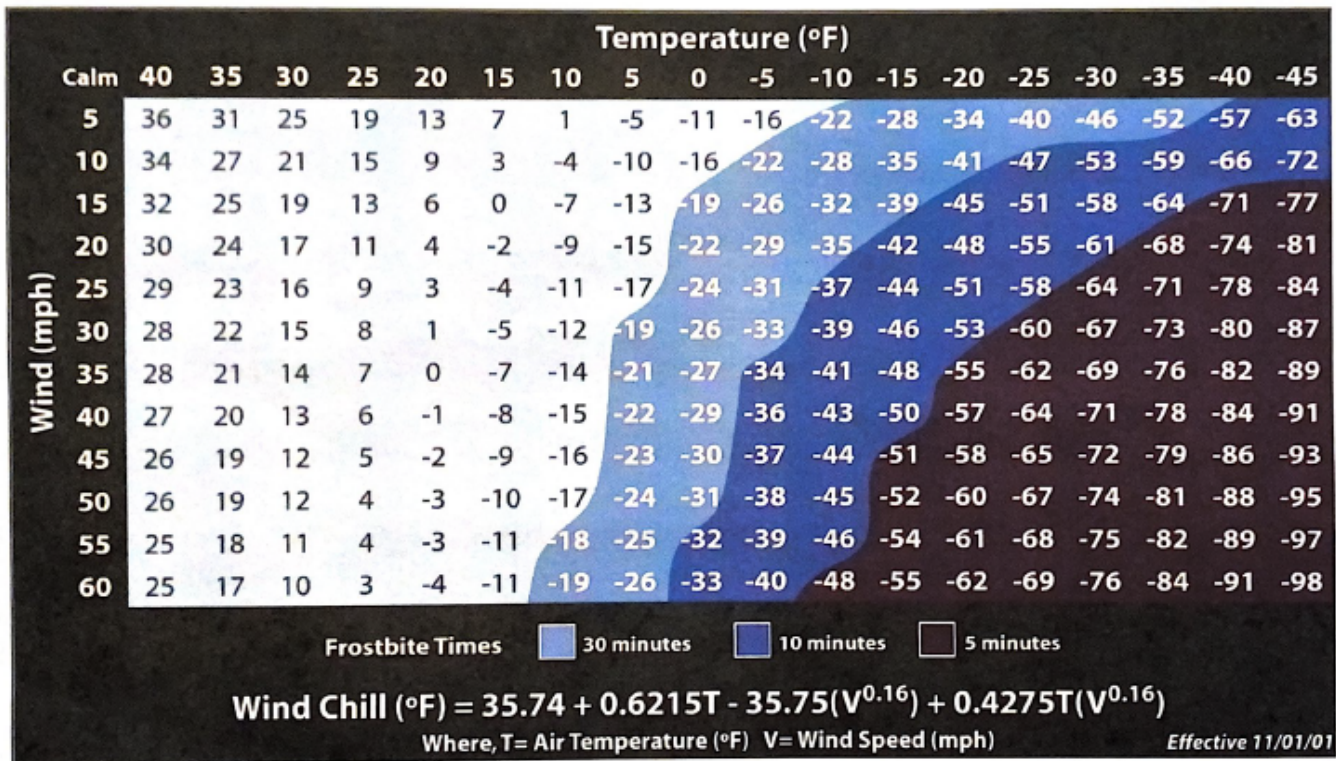

Wind Chill Chart

 **ALBANY MED Health System**
ALBANY MEDICAL CENTER
 Injury Prevention and Outreach